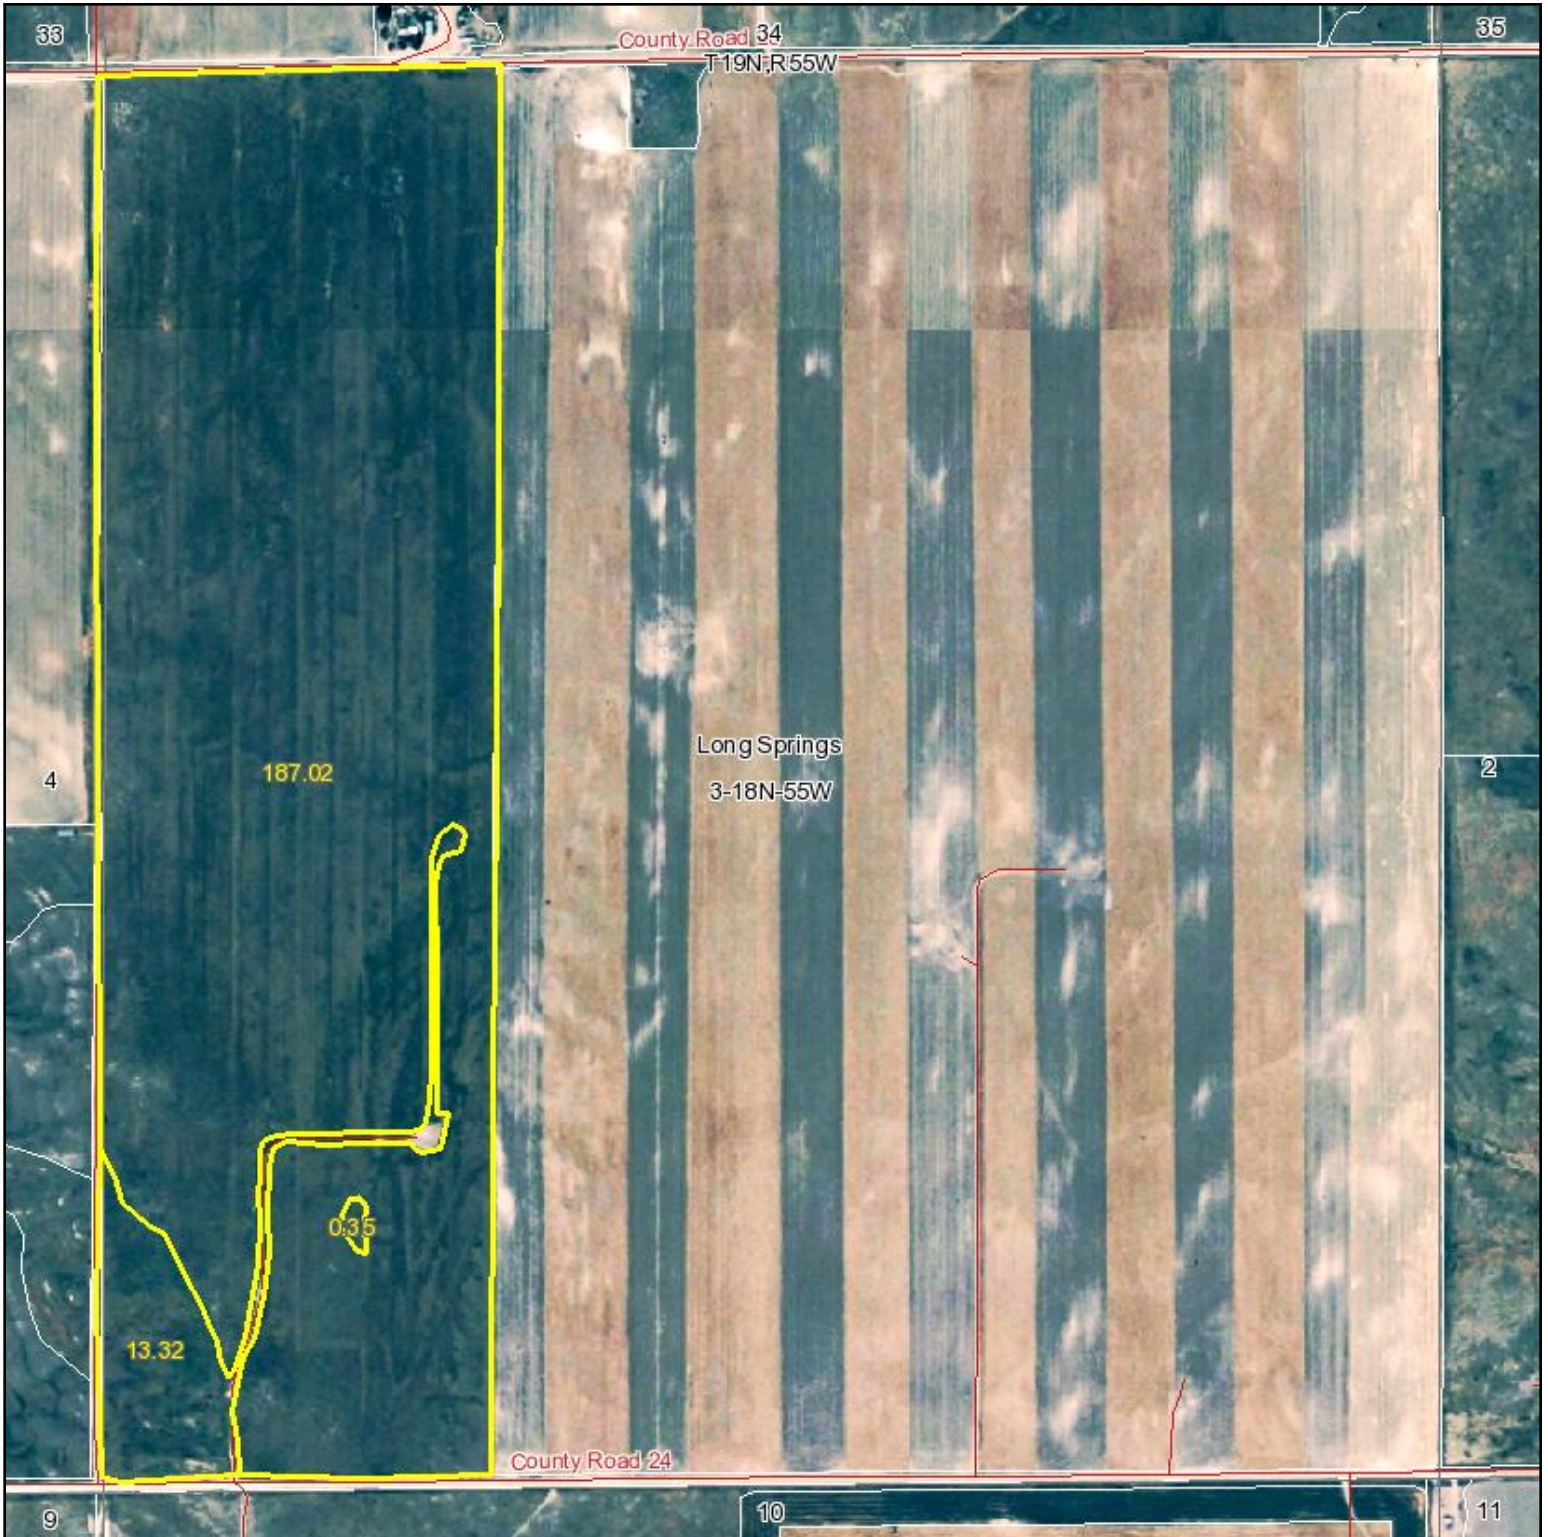

Aerial Map

©AgriData, Inc. 2010
www.AgriDataInc.com

3-18N-55W
Banner County
Nebraska

map center: 41° 33' 38.36, 103° 38' 51.58

scale: 10577

2/3/2010